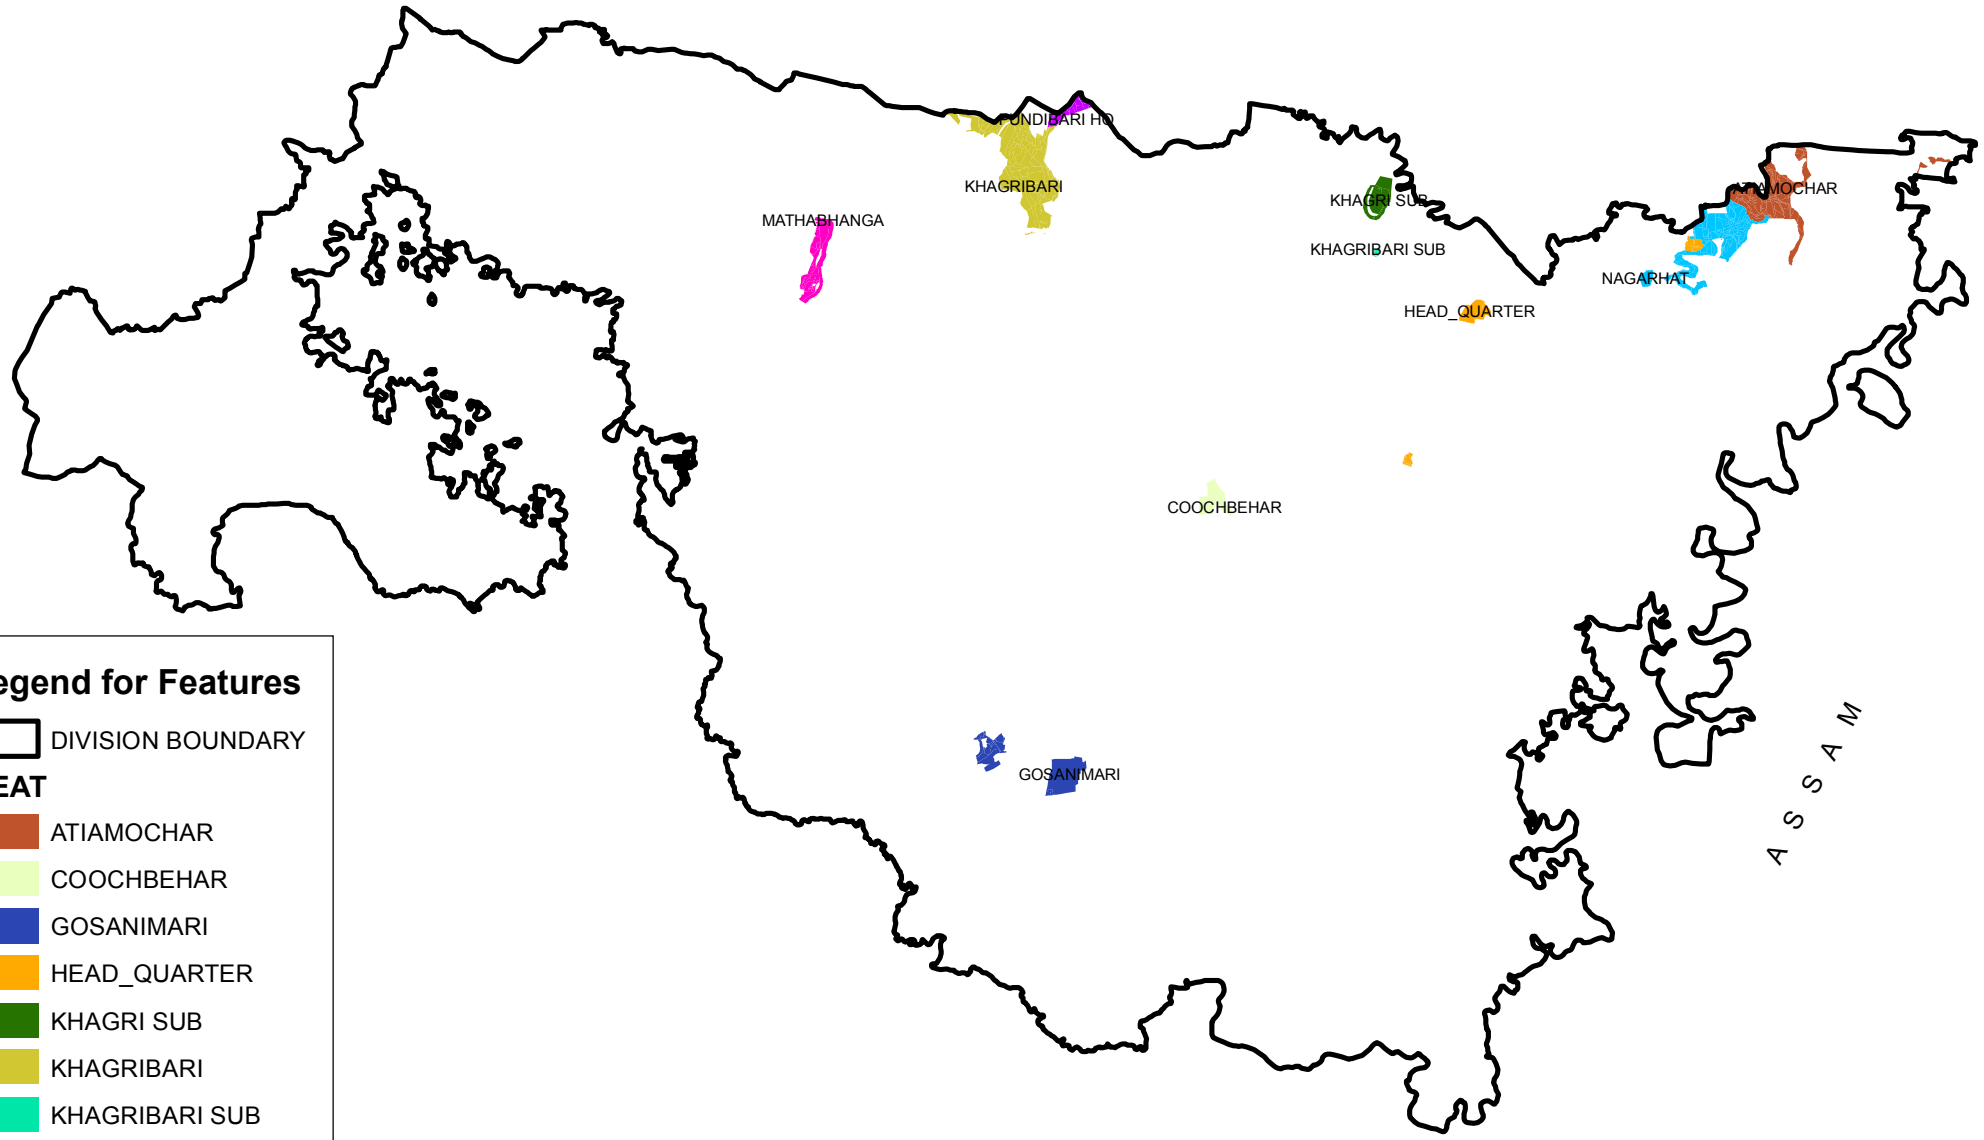

MAP OF COOCHBEHAR DIVISION SHOWING DIFFERENT BEATS

R.F.= 1:430,000

Legend for Features

 DIVISION BOUNDARY

BEAT

 ATIAMOCHAR

 COOCHBEHAR

 GOSANIMARI

 HEAD_QUARTER

 KHAGRI SUB

 KHAGRIBARI

 KHAGRIBARI SUB

 MATHABHANGA

 NAGARHAT

 PUNDIBARI HQ

A S S A M

B A N G L A D E S H