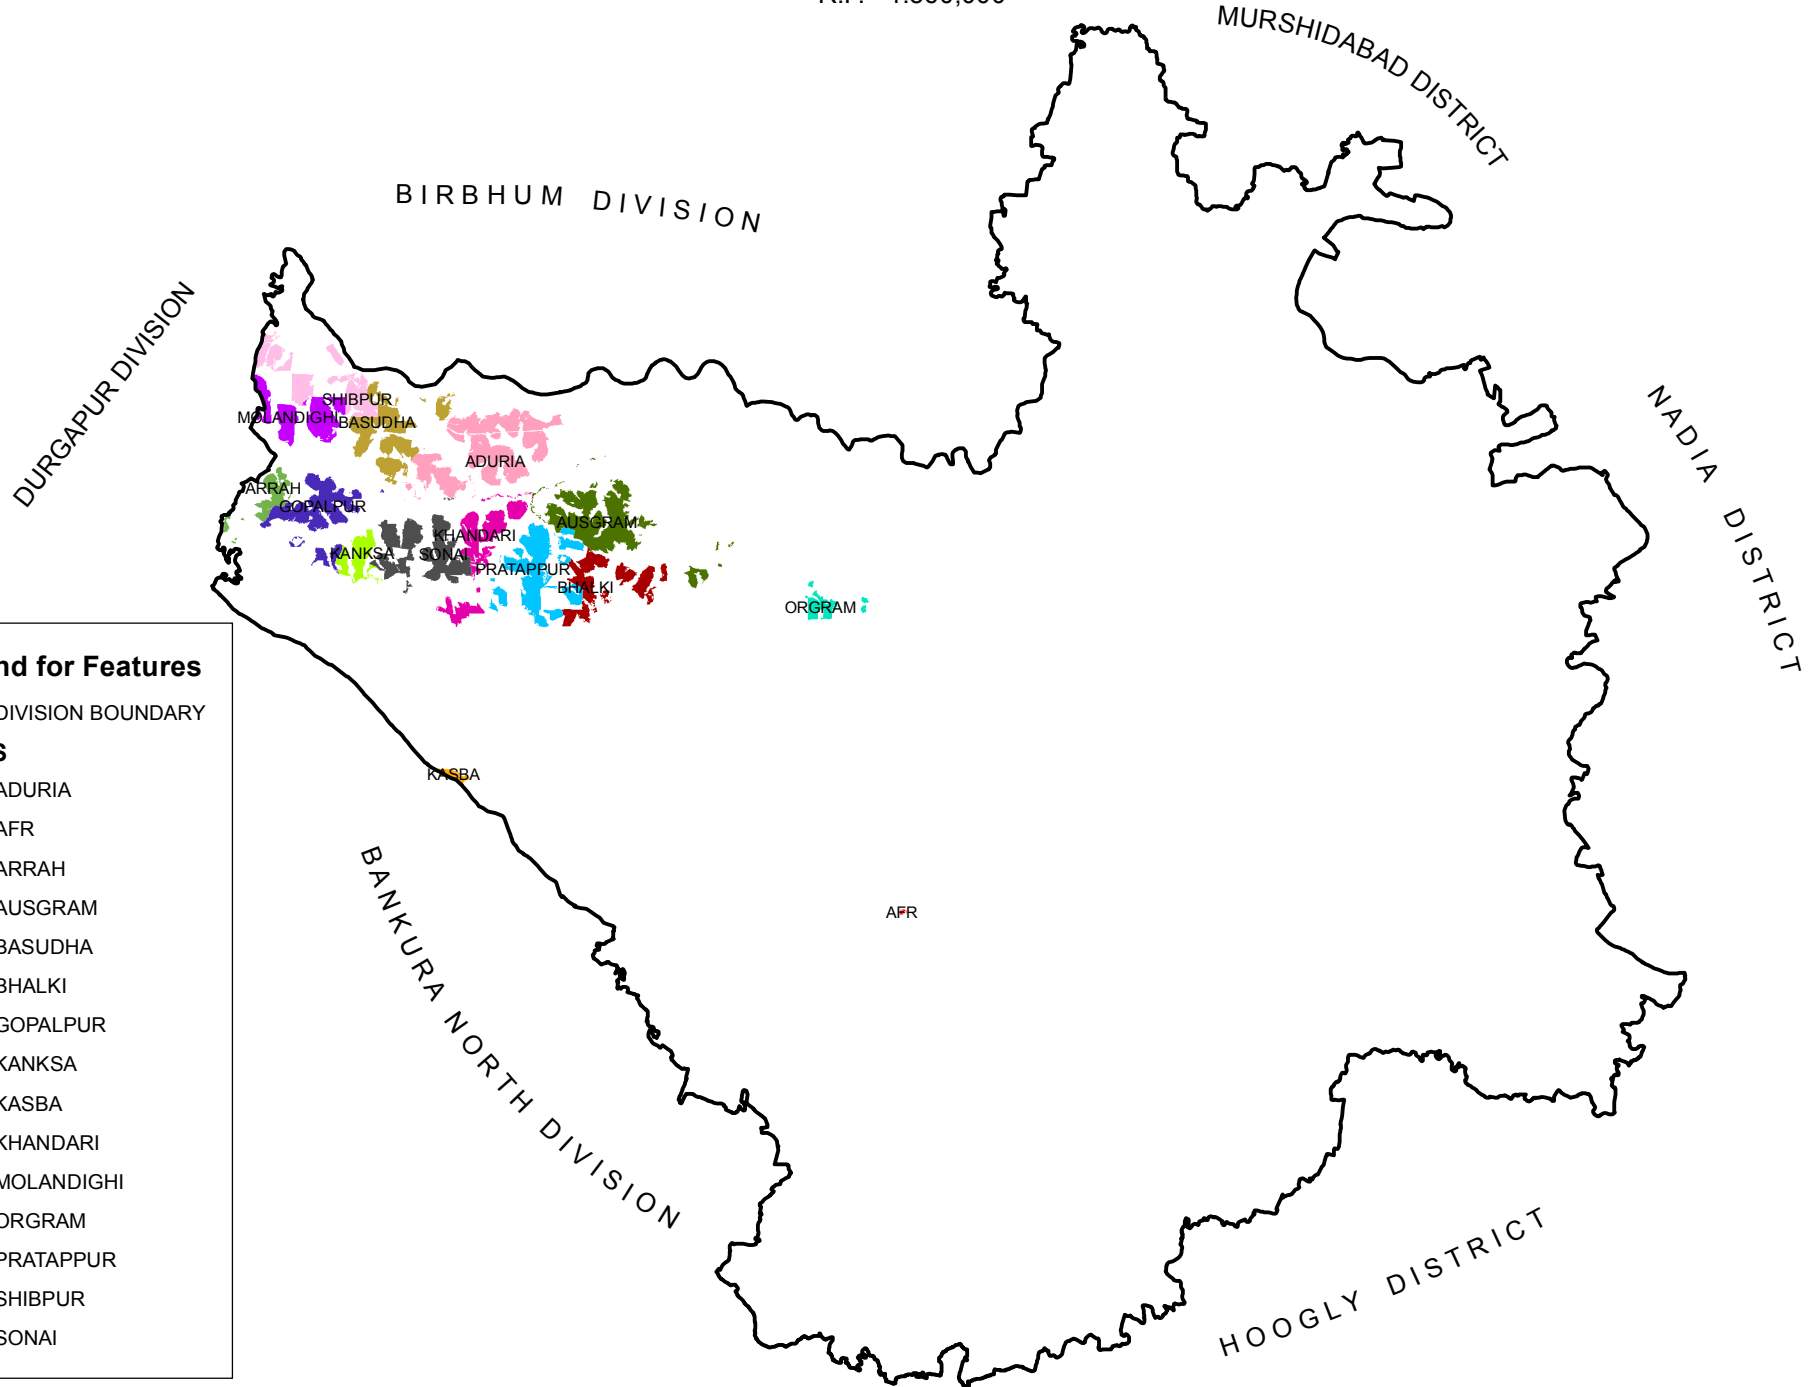

MAP OF BURDWAN DIVISION SHOWING DIFFERENT BEATS

R.F.= 1:560,000

Legend for Features

- DIVISION BOUNDARY
- BEATS**
- ADURIA
- AFR
- ARRAH
- AUSGRAM
- BASUDHA
- BHALKI
- GOPALPUR
- KANKSA
- KASBA
- KHANDARI
- MOLANDIGHI
- ORGRAM
- PRATAPPUR
- SHIBPUR
- SONAI