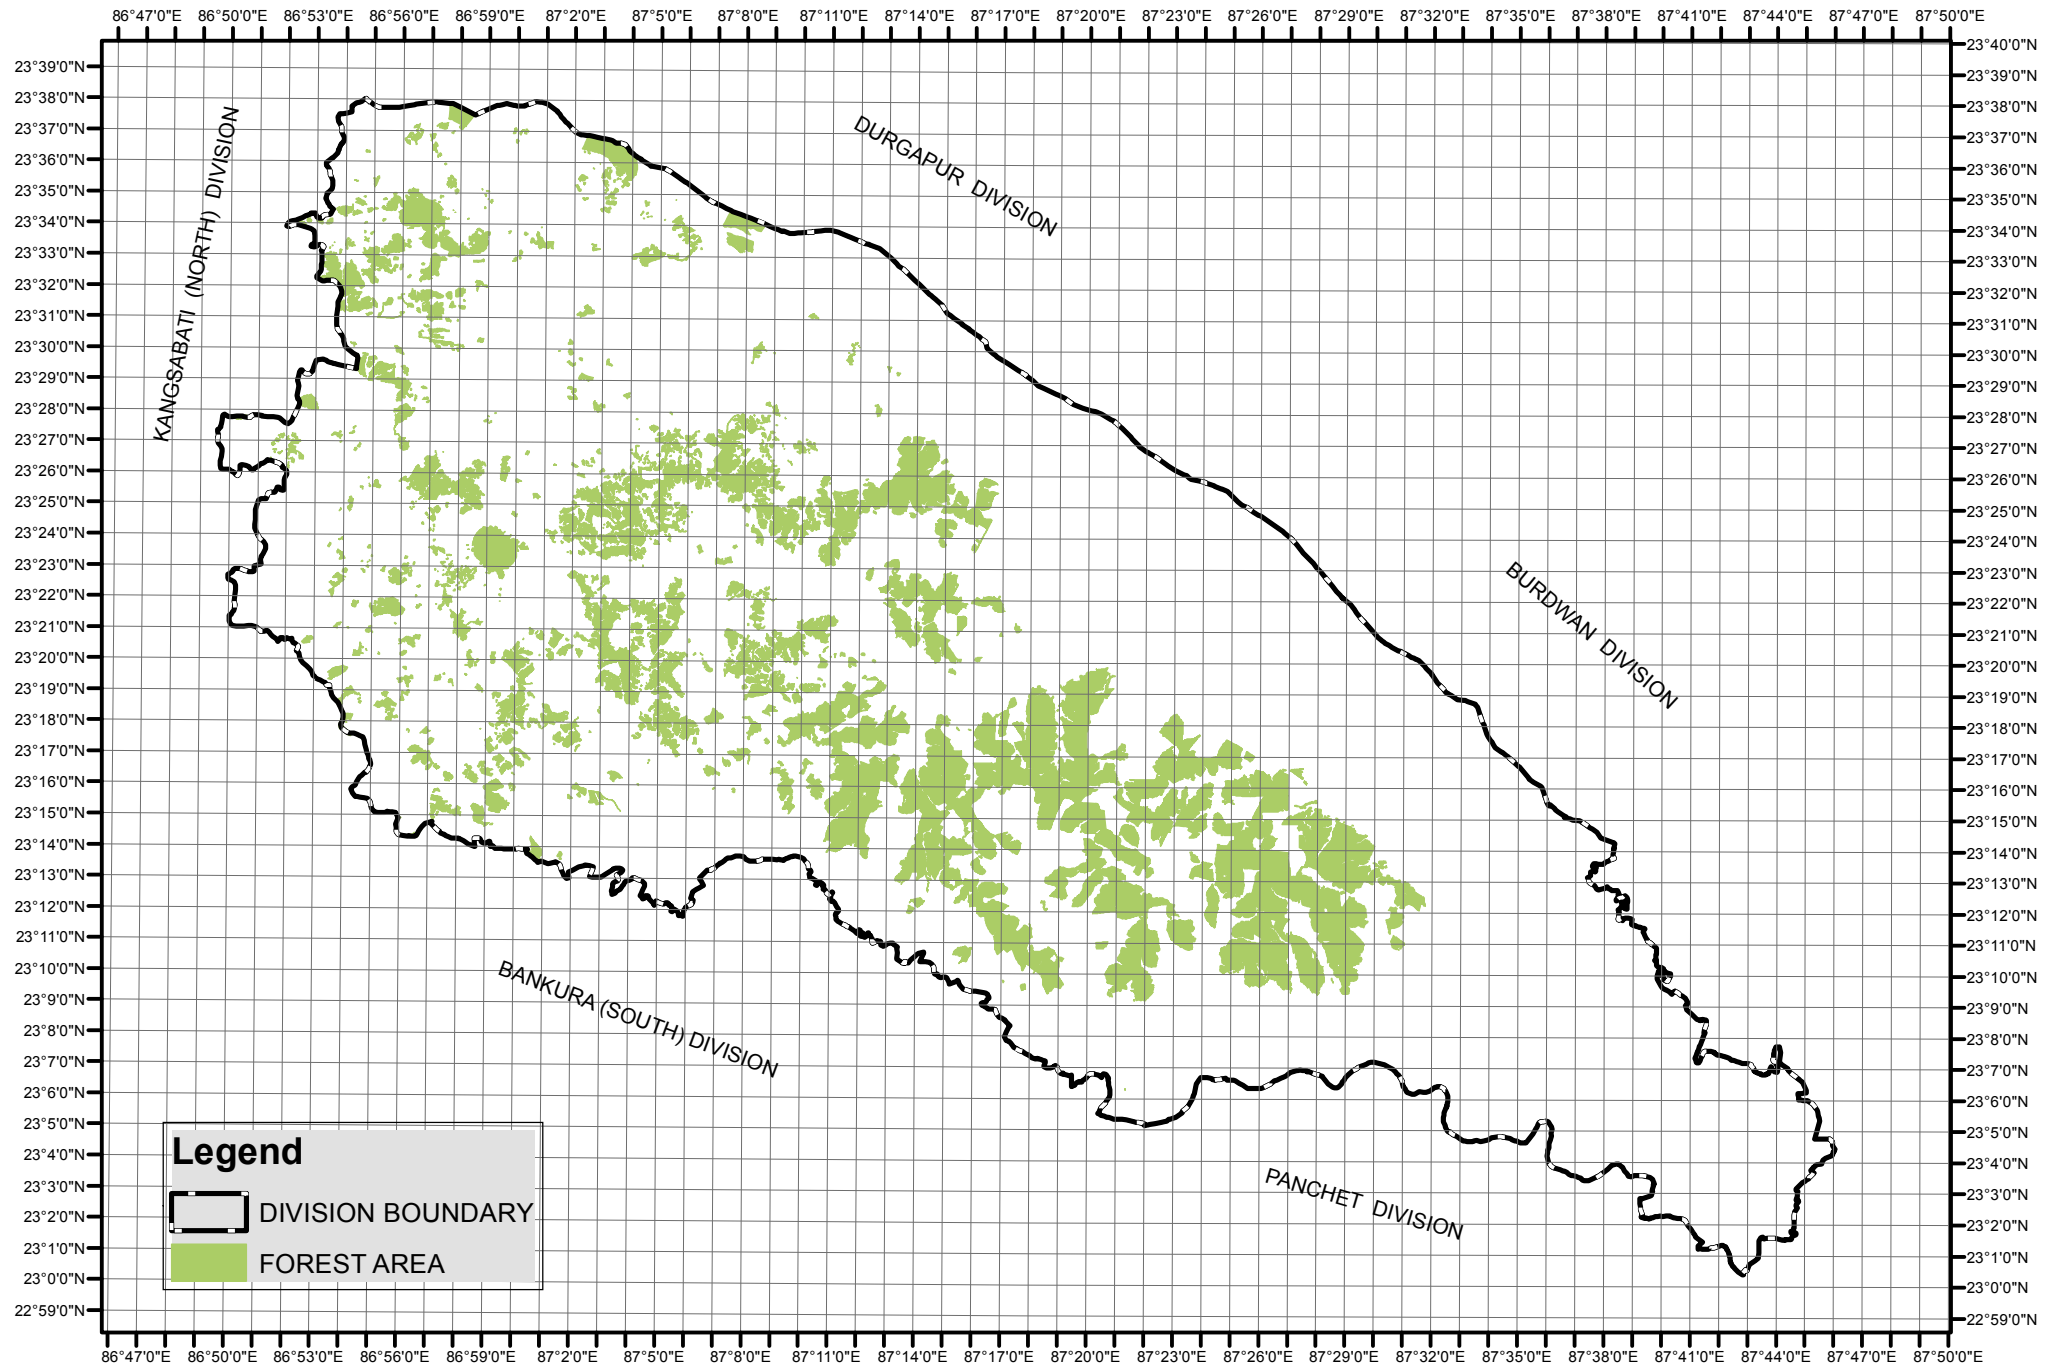

MAP OF BANKURA (NORTH) DIVISION

RF= 1:449,000

Legend

-  DIVISION BOUNDARY
-  FOREST AREA