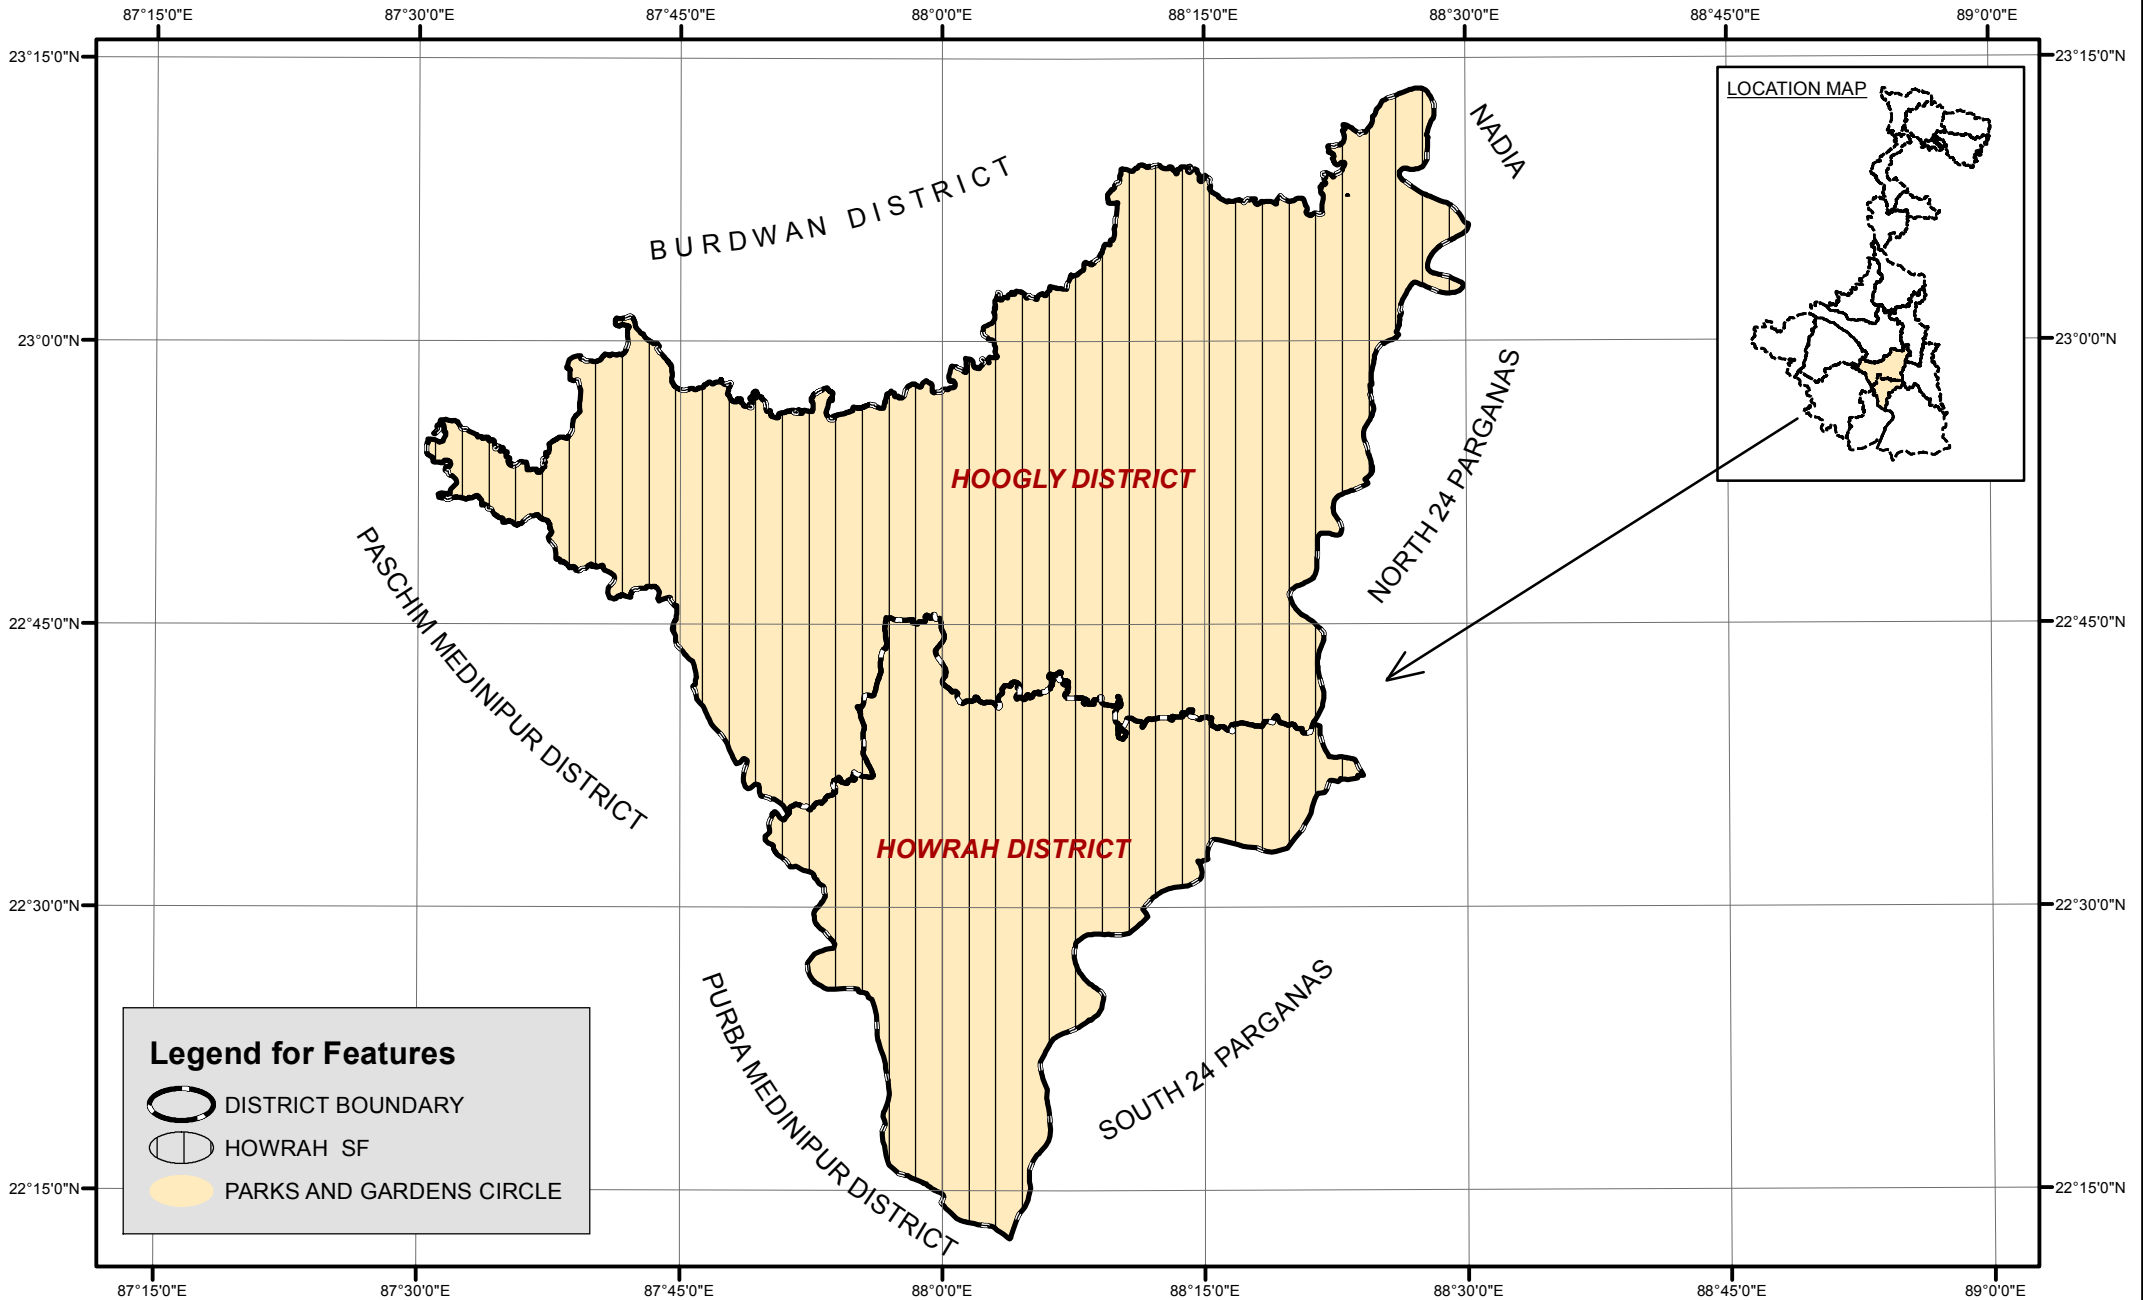

PARKS AND GARDENS CIRCLE MAP OF WEST BENGAL

RF= 1:740,000

Legend for Features

- DISTRICT BOUNDARY
- HOWRAH SF
- PARKS AND GARDENS CIRCLE